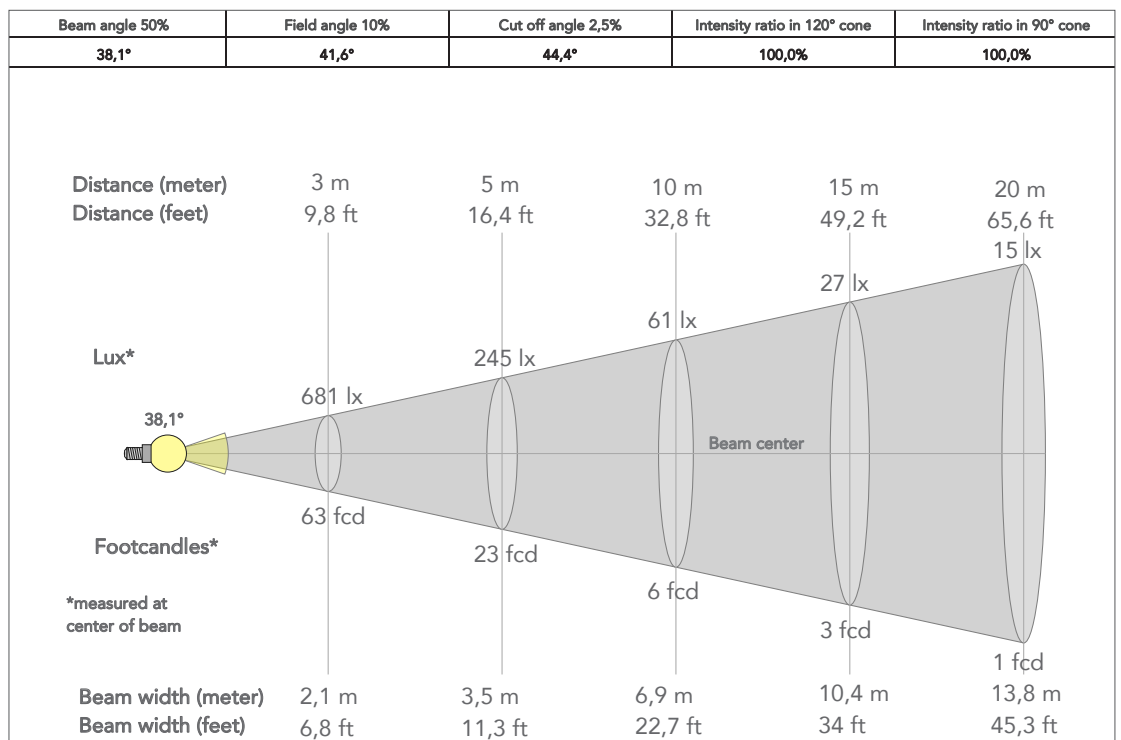

### LIGHT SOURCE

- Source: 25 W White LED
- CCT: see available versions
- Luminous flux: 2700K: (profile - 20°-40°) 1'586 lm @40° - (wash 25°-50°) 1'638 lm @50° - (wash 15°-30°) 1'527 lm @30° @full 3000K: (profile - 20°-40°) 1'676 lm @40° - (wash 25°-50°) 1'849 lm @50° - (wash 15°-30°) 1'730 lm @30° @full @full
- Luminous flux: 4000K: (profile - 20°-40°) 1'810 lm @40° - (wash 25°-50°) 1'845 lm @50° - (wash 15°-30°) 1'724 lm @30° @full 5600K: (profile - 20°-40°) 1'869 lm @40° - (wash 25°-50°) 1'884 lm @50° - (wash 15°-30°) 1'764 lm @30° @full
- Lux: 2700K: (profile - 20°-40°) 825 lx @20°; 221 lx @40° - (wash 25°-50°) 271 lx @25°; 96 lx @50° @5 m full 3000K: (profile - 20°-40°) 887 lx @20°; 241 lx @40° - (wash 25°-50°) 310 lx @25°; 108 lx @50° lx @5 m full
- Lux: 4000K: (profile - 20°-40°) 923 lx @20°; 245 lx @40° - (wash 25°-50°) 295 lx @25°; 107 lx @50° @5 m full 5600K: (profile - 20°-40°) 964 lx @20°; 256 lx @40° - (wash 25°-50°) 307 lx @25°; 108 lx @50° lx @5 m full
- CRI: 91 @2.700 K; 90 @3.000 K; 93 @4.000 K; 91 @5.600 K
- TLCI: 83 @2.700 K; 82 @3.000 K; 92 @4.000 K; 94 @5.600 K
- TM30 Rf: > 88 @2.700 K; > 87 @3.000 K; > 89 @4.000 K and 5.600 K
- TM30 Rg: < 104 @2.700 K and 3.000 K; > 100 @4.000 K and 5.600 K
- Source life expectancy: > 50.000 hrs (L70B10 @Ta 25° C / 77° F)

### PHYSICAL

- Operating Temperature: -10° ~ +45°
- IP rating: 20
- Cooling: passive cooling and fan-free
- Suspension and fixing: track / hanging / ceiling installation
- Data connection: bluetooth
- Power connection: bare-end cable
- Dimensions (WxHxD): 141x200x115.5 mm
- Weight: 1,4 kg

## PRESET FULL ON

Beam angle 50%: 40°