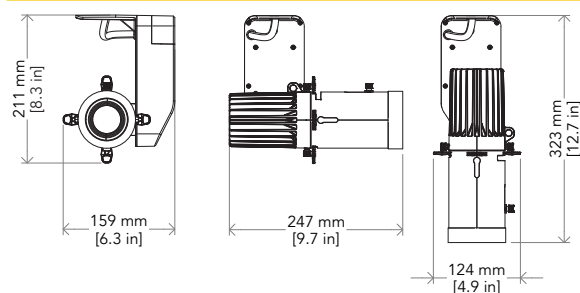

TECHICAL DRAWINGS

CERTIFICATIONS / APPROVALS

Conforms to UL STD. 1573
Certified to CSA STD: C22.2 NO. 166

Visit our website
for specifications and
tech documentations